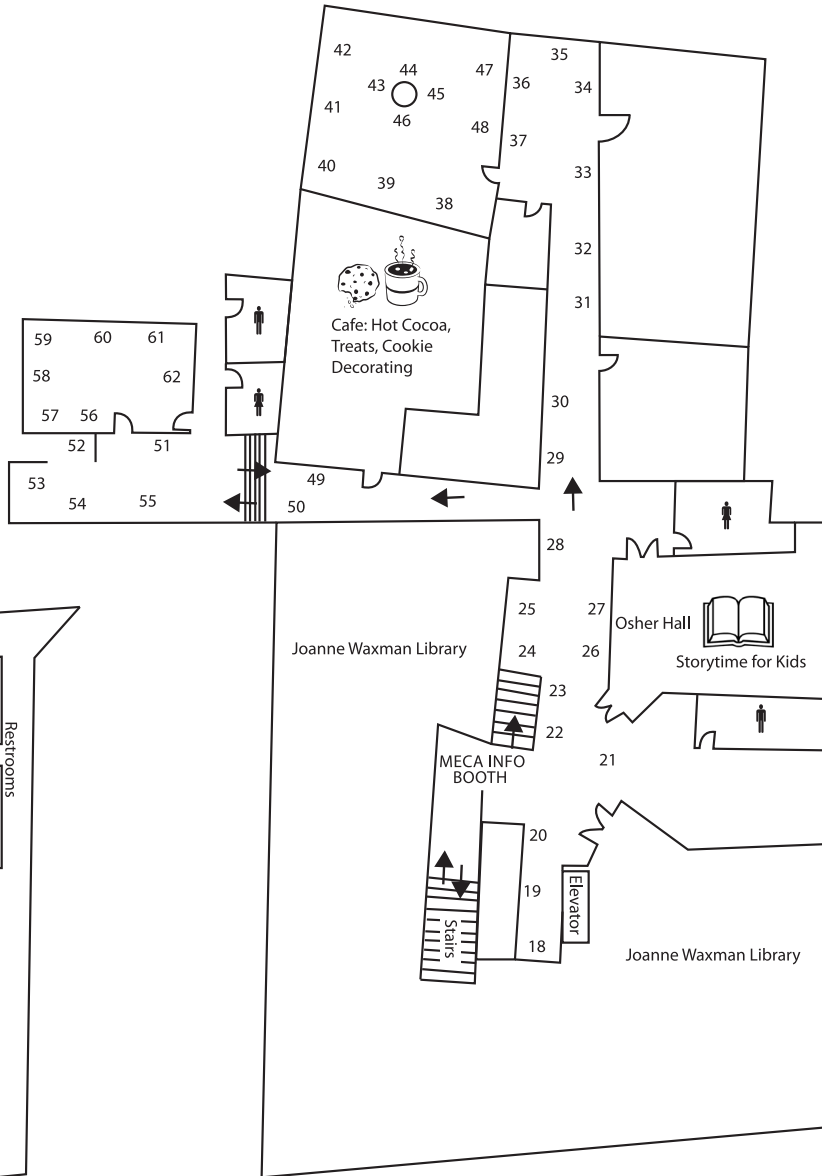

MECA Porteous Building

FREE STREET

Floor 1

Floor 2

Floor 3

CONGRESS STREET