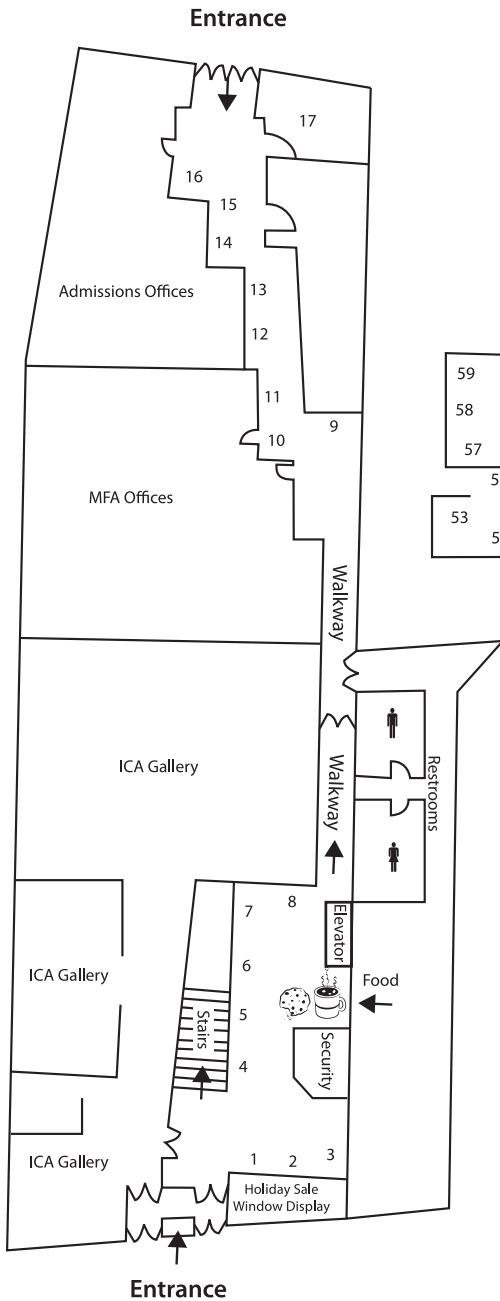

MECA Porteous Building

FREE STREET

Floor 1